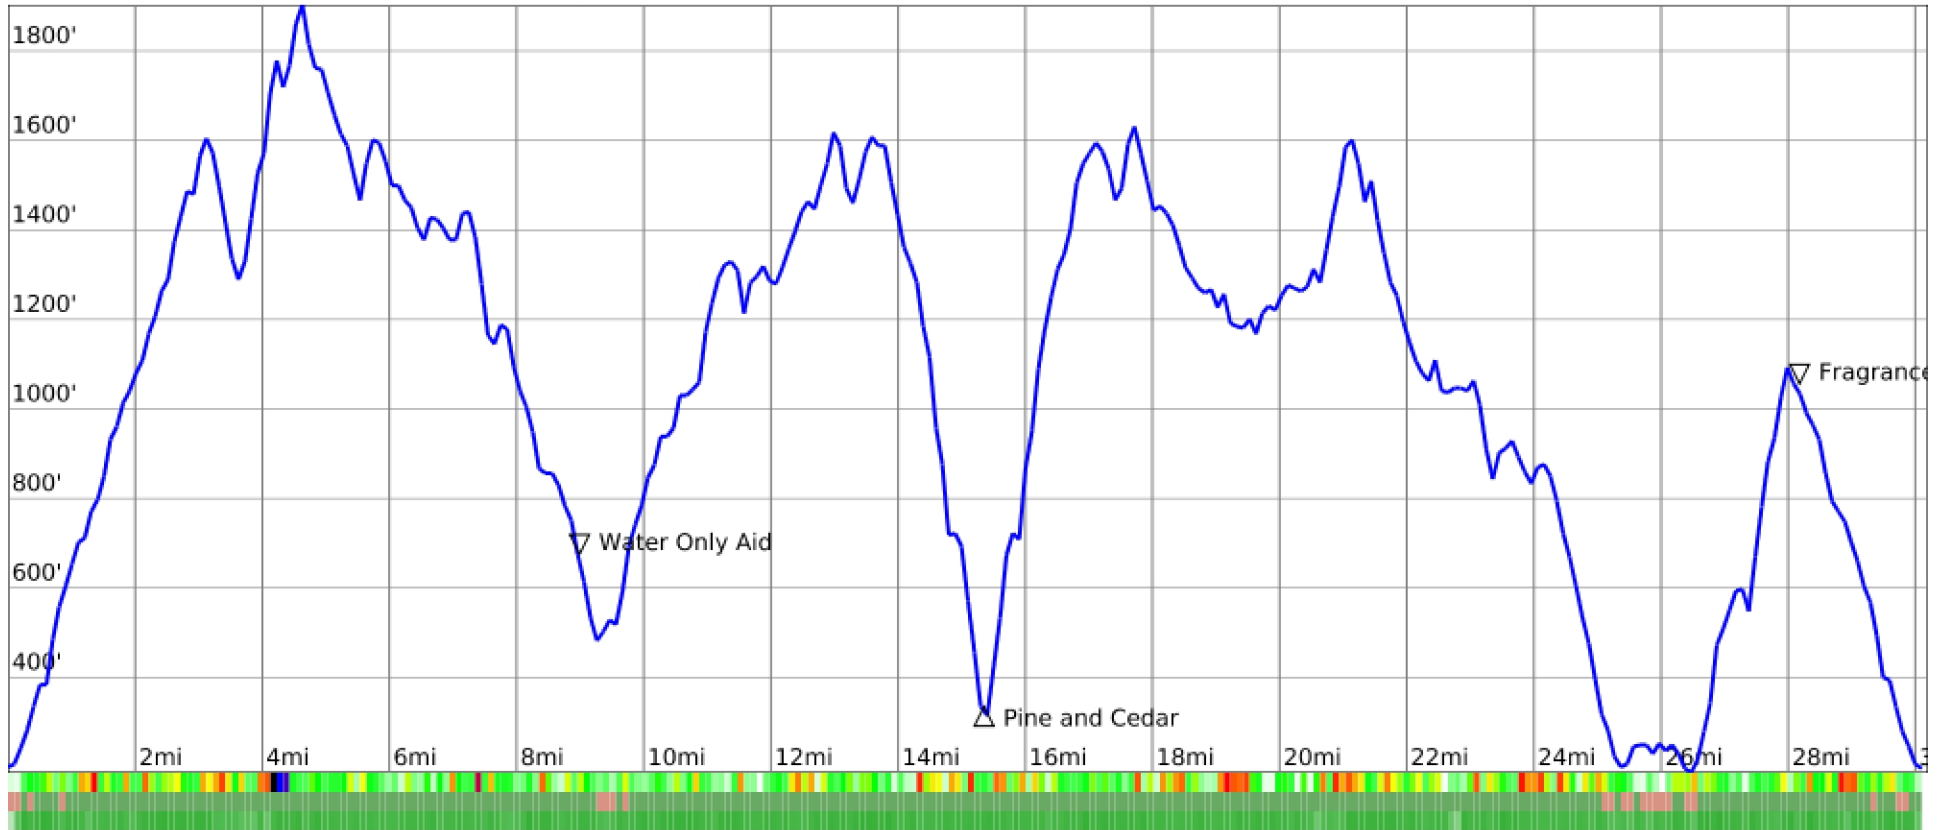

Lost Lake 50K

range 187' to 1903' gain 7139' loss 7142' exaggeration 37x

Slope Angle (top), Land Cover (middle), Tree Cover (bottom)

Min 187'
Avg 1054'
Max 1903'
Delta 1716'

Min 0°
Avg 20°
Max 65°

Forest 92%
Developed 8%