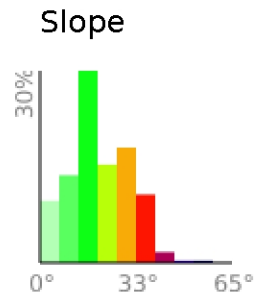

Lost Lake 50K

range 187' to 1903' gain 7139' loss 7142' exaggeration 37x

Slope Angle (top), Land Cover (middle), Tree Cover (bottom)

Min 187'
Avg 1054'
Max 1903'
Delta 1716'

Min 0°
Avg 20°
Max 65°

Forest 92%
Developed 8%