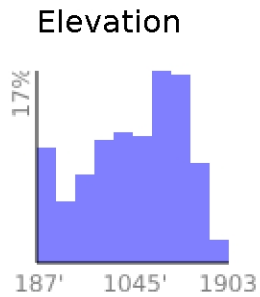

Lost Lake 50K

range 187' to 1903' gain 7139' loss 7142' exaggeration 37x

Slope Angle (top), Land Cover (middle), Tree Cover (bottom)

Min 187'
Avg 1054'
Max 1903'
Delta 1716'

Min 0°
Avg 20°
Max 65°

Forest 92%
Developed 8%