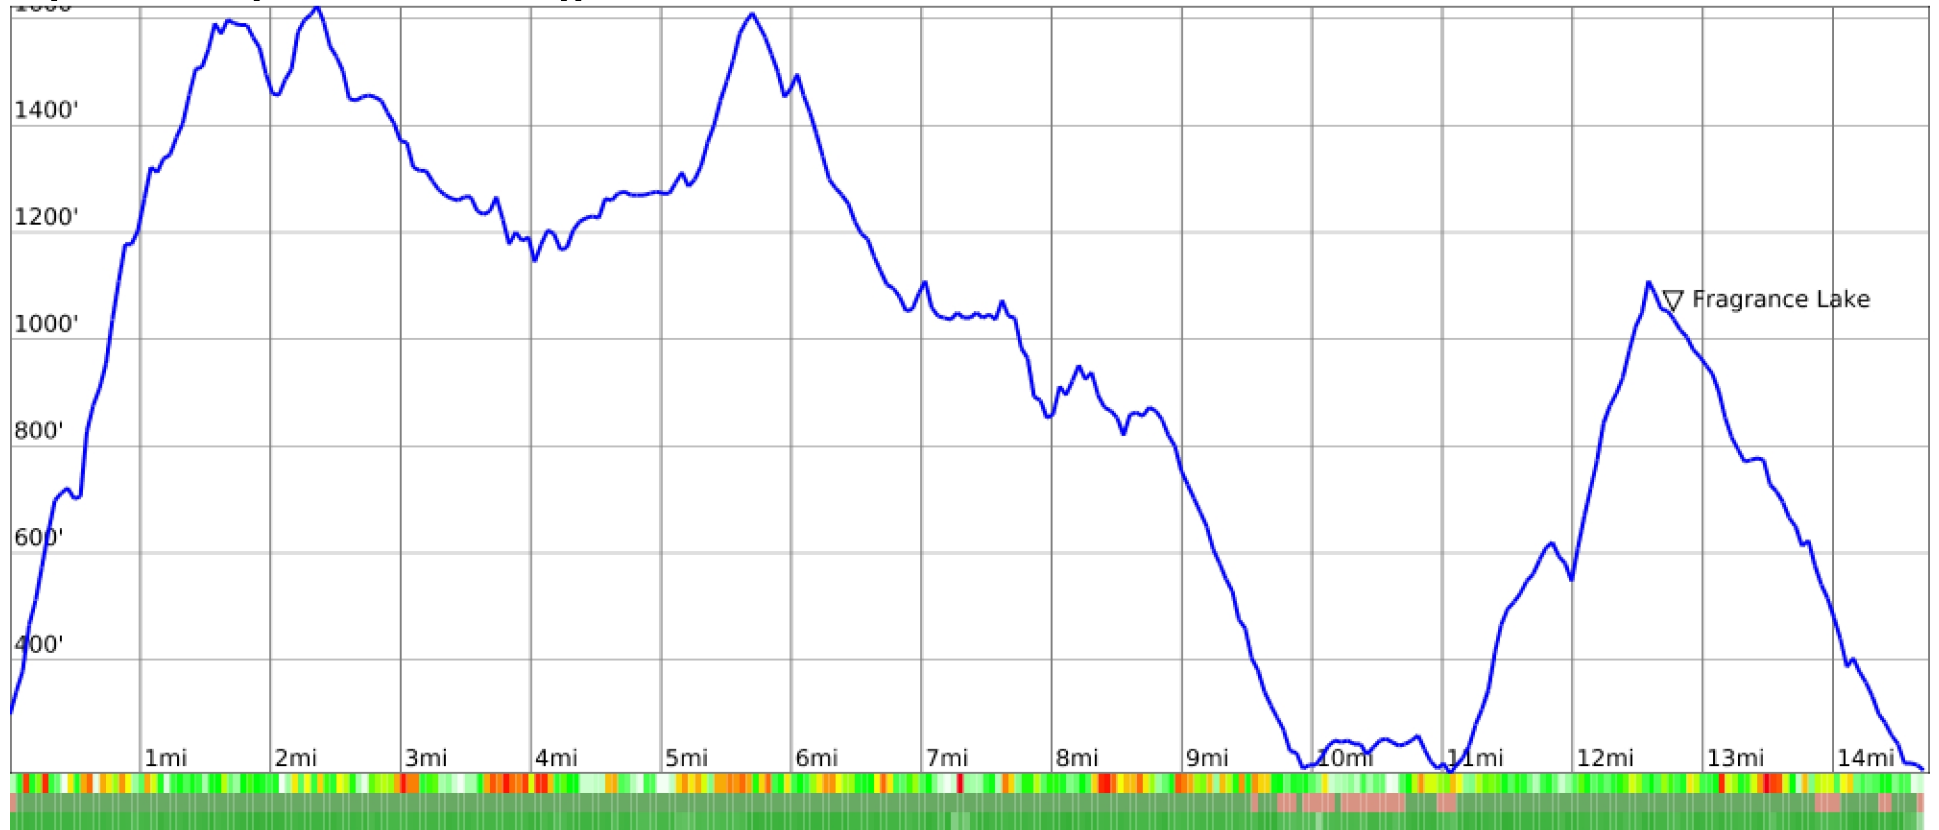

# Lost Lake 25K

range 187' to 1624' gain 3632' loss 3737' exaggeration 21x

Slope Angle (top), Land Cover (middle), Tree Cover (bottom)

Min 187'  
Avg 935'  
Max 1624'  
Delta 1437'

Min 1°  
Avg 20°  
Max 41°

87%  
0% 50% 100%

Legend:  
Forest 90%  
Developed 10%