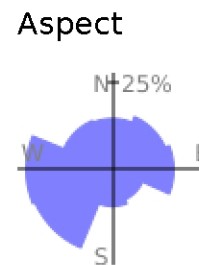

# Lost Lake 25K

range 187' to 1624' gain 3632' loss 3737' exaggeration 21x

Slope Angle (top), Land Cover (middle), Tree Cover (bottom)

Min 187'  
Avg 935'  
Max 1624'  
Delta 1437'

Min 1°  
Avg 20°  
Max 41°

87%  
0% 50% 100%

Legend:  
Forest 90%  
Developed 10%