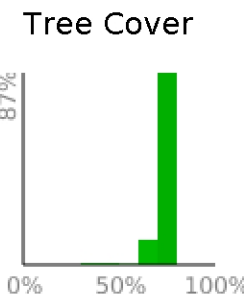

# Lost Lake 25K

range 187' to 1624' gain 3632' loss 3737' exaggeration 21x

Slope Angle (top), Land Cover (middle), Tree Cover (bottom)

Min 187'  
Avg 935'  
Max 1624'  
Delta 1437'

Min 1°  
Avg 20°  
Max 41°

87%  
0% 50% 100%

Legend:  
Forest 90%  
Developed 10%