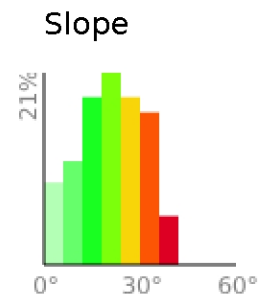

# Lost Lake 25K

range 187' to 1624' gain 3632' loss 3737' exaggeration 21x

Slope Angle (top), Land Cover (middle), Tree Cover (bottom)

Min 187'  
Avg 935'  
Max 1624'  
Delta 1437'

Min 1°  
Avg 20°  
Max 41°

87%  
0% 50% 100%

Legend:  
Forest 90%  
Developed 10%