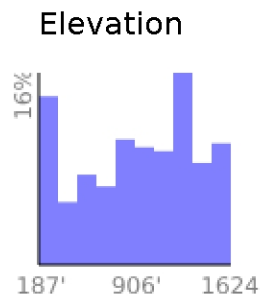

# Lost Lake 25K

range 187' to 1624' gain 3632' loss 3737' exaggeration 21x

Slope Angle (top), Land Cover (middle), Tree Cover (bottom)

Min 187'  
Avg 935'  
Max 1624'  
Delta 1437'

Min 1°  
Avg 20°  
Max 41°

87%  
0% 50% 100%

Legend:  
Forest 90%  
Developed 10%